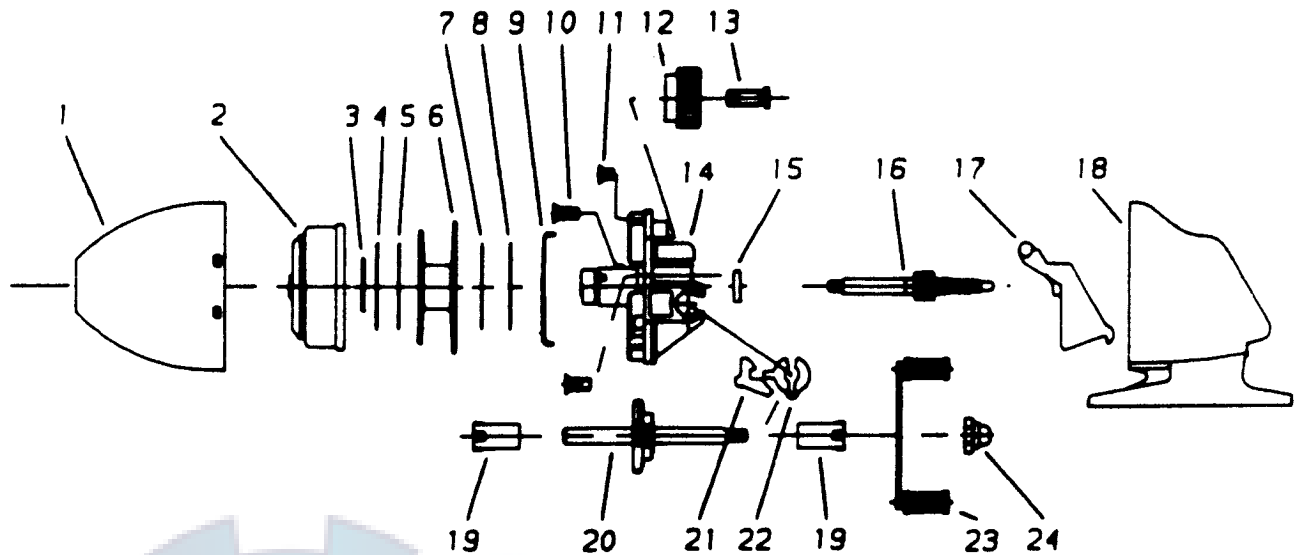

ZEBCO BULLET 257

Key No.	Part No.	Description
1	SE324-2	Assembly - Frontcover
2	SE310	Assembly - Spinnerhead
3	SE034	Spool Clip
4	SE040-2	Spool Washer (Steel)
5	SE108-2	Drag Washer (Plastic)
6	SE321-1	Assembly - Spool
7	SE108-1	Drag Washer (Plastic)
8	SE040-1	Spool Washer (Steel)
9	SE027	Clutch Ring
10	KE126	Screw
11	SE126	Screw
12	SE032	Drag Wheel

Key No.	Part No.	Description
13	SE054	Drag Screw
14	SE301	Assembly - Body
15	BJ017	Ball Bearing
16	SE315	Assembly - Centershaft
17	SE009	Thumbstop
18	SE023-2	Backcover
19	KE026	Crank Bushing
20	SE308	Assembly - Crankshaft
21	KE060	Anti Reverse Pawl
22	SE061	Anti Reverse Actuator
23	KZ318-5	Assembly - Handle
24	AZ003	Crank Nut